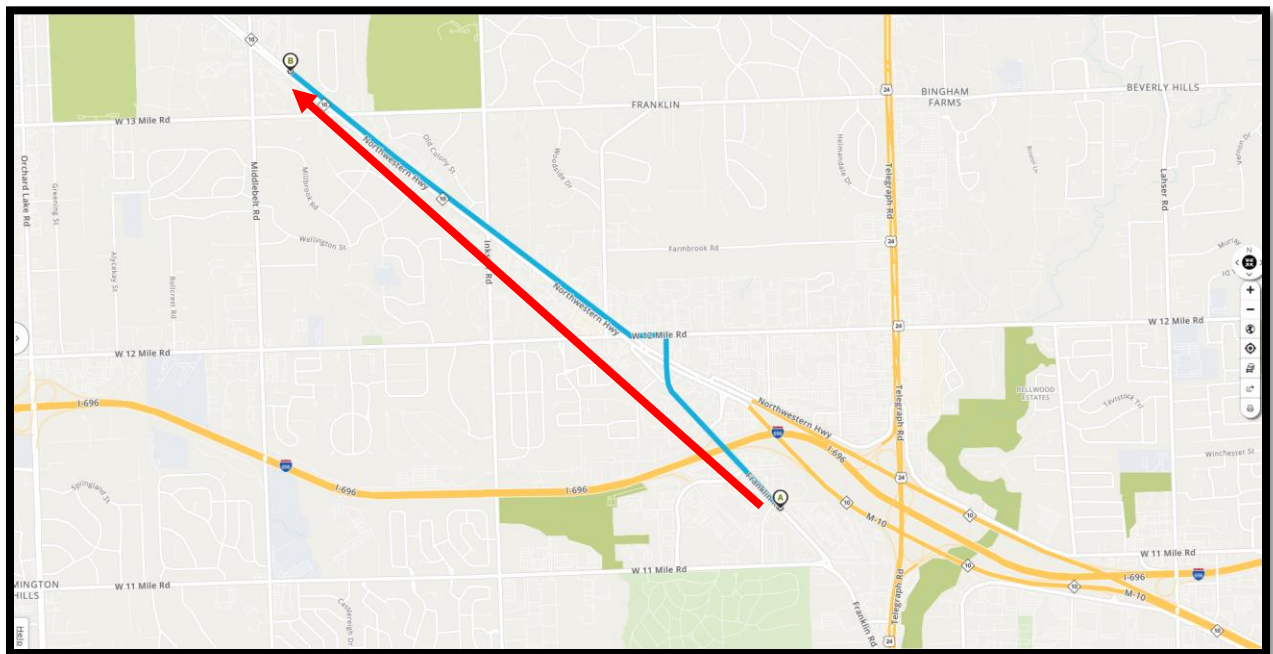

# Sensology Institute is Moving

Effective **October 17, 2022**

We will be located at  
*Forest Park of Farmington Hills*

**31396 Northwestern Hwy, Suite C  
Farmington Hills, MI 48334**

On the northeast side of Northwestern Hwy,  
between 13 Mile Rd. and Middlebelt.